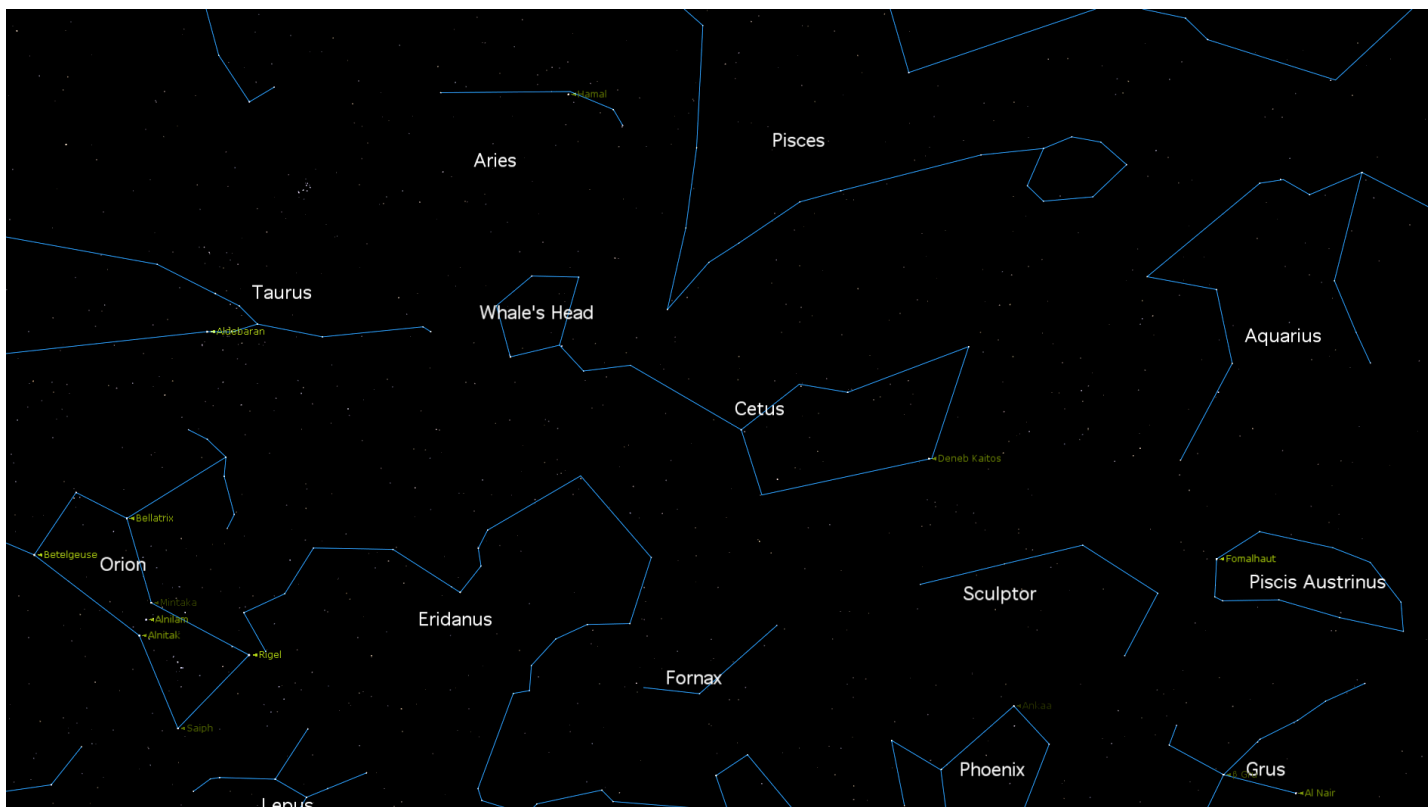

ASTERISM WHALE'S HEAD

Cetus, the Whale or Sea Monster, is an ancient constellation. The asterism, a pentagon of five stars, marks the head of the Whale. The principal star in the Whale's Head is Merak, a red giant. The other stars are Kaffalijidhma, Xi2 Ceti, Mu Ceti and Lambda Ceti.

Cetus is located in the region of the sky that contains other water-related constellations such as Aquarius, Pisces and Eridanus.

Cetus has been identified, at least since Aratos' day (3rd century B.C.), with the fabled creatures sent by Neptune (Poseidon) to devour Andromeda, but turned to stone at the sight of Medusa's head (Algol) in the hand of Perseus.

Cetus is positioned on the banks of the river Eridanus, the other side of his body is bordered by the constellation Pisces.

Asterism - An asterism is a distinctive pattern of stars or a distinctive group of stars in the sky.

Constellation - A grouping of stars that make an imaginary picture in the sky. There are 88 constellations.

WHALE'S HEAD

WHALE'S HEAD IN THE CONSTELLATION CETUS

CETUS BETWEEN THE CONSTELLATIONS ERIDANUS AND PISCES