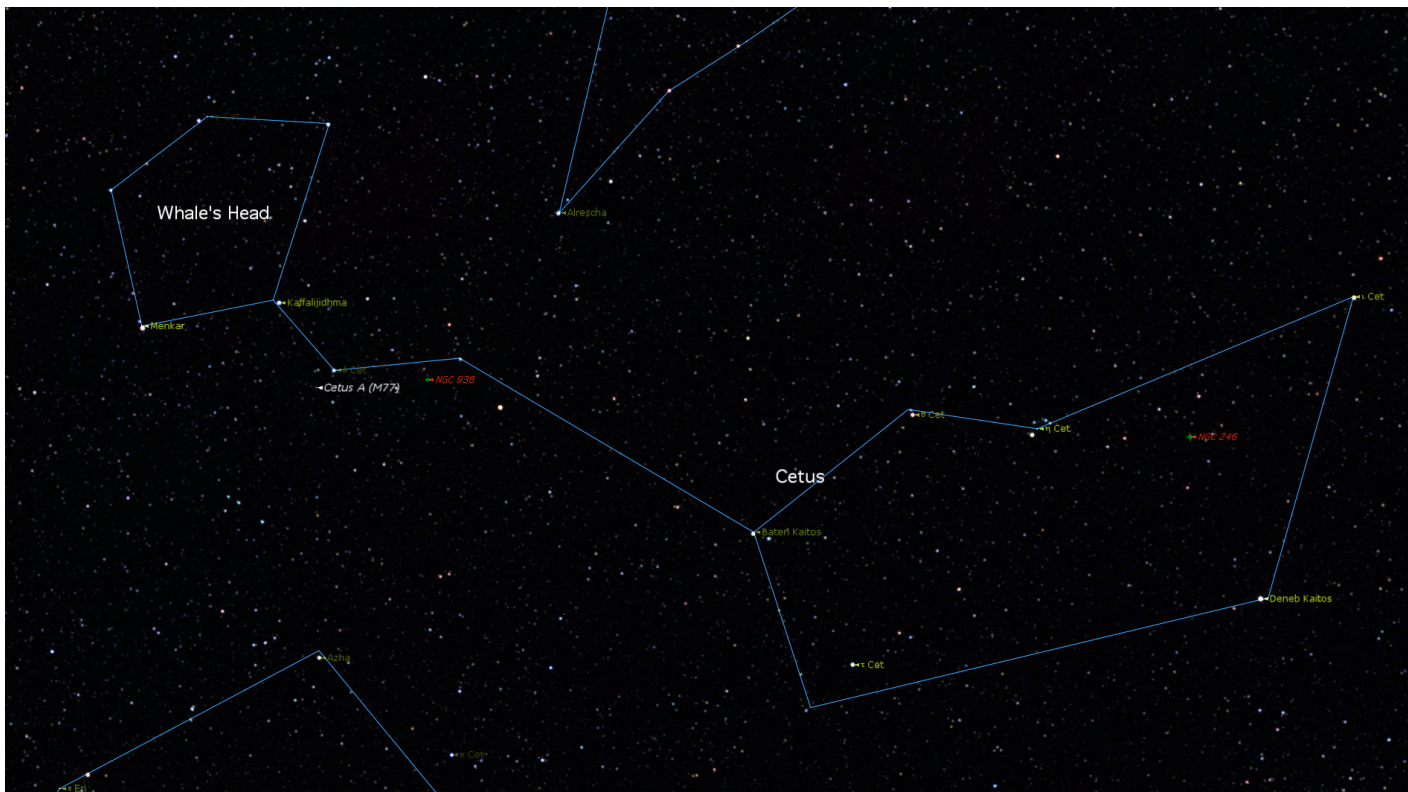

ASTERISM WHALE'S HEAD

Cetus, the Whale or Sea Monster, is an ancient constellation. The asterism, a pentagon of five stars, marks the head of the Whale. The principal star in the Whale's Head is Merak, a red giant. The other stars are Kaffalijidhma, Xi2 Ceti, Mu Ceti and Lambda Ceti.

Cetus is located in the region of the sky that contains other water-related constellations such as Aquarius, Pisces and Eridanus.

Cetus has been identified, at least since Aratos' day (3rd century B.C.), with the fabled creatures sent by Neptune (Poseidon) to devour Andromeda, but turned to stone at the sight of Medusa's head (Algol) in the hand of Perseus.

Cetus is positioned on the banks of the river Eridanus, the other side of his body is bordered by the constellation Pisces.

Asterism - An asterism is a distinctive pattern of stars or a distinctive group of stars in the sky.

Constellation - A grouping of stars that make an imaginary picture in the sky. There are 88 constellations.

WHALE'S HEAD

WHALE'S HEAD IN THE CONSTELLATION CETUS

CETUS BETWEEN THE CONSTELLATIONS ERIDANUS AND PISCES